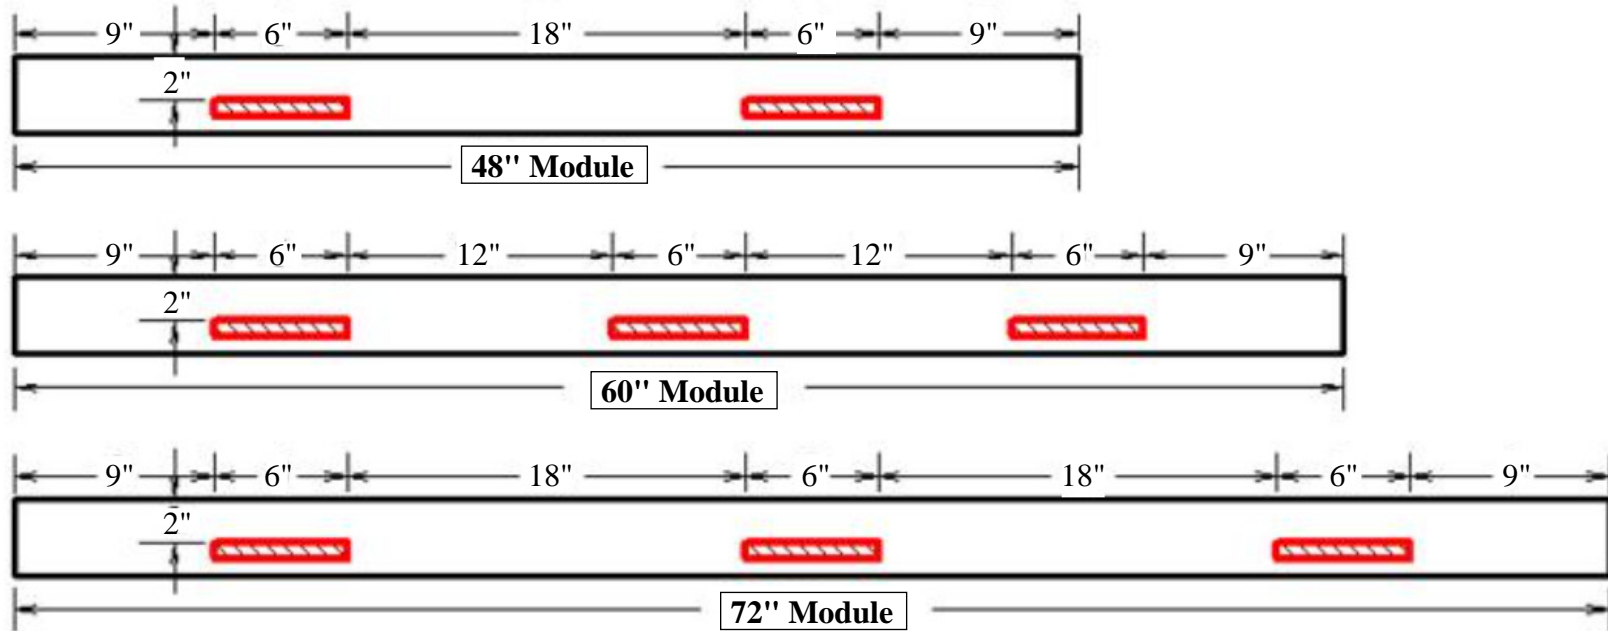

SMR Modular Specifications

Velcro Strip Placement

Glue & Staple the "Hook" Portion to the "Front" and "Rear" of the Module

NOTE: The Velcro Strips are 6" long and are TOP mounted, 2" UP from the Module BOTTOM.